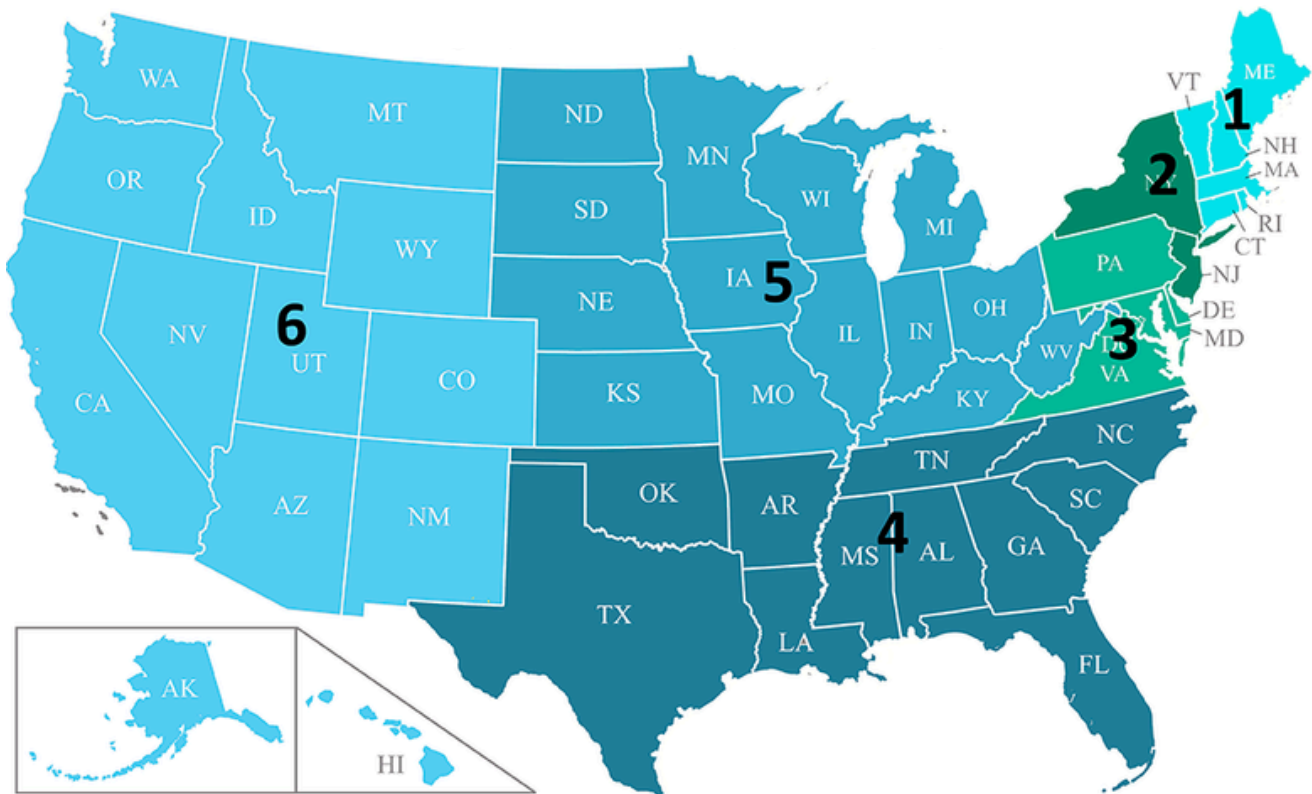

7300 Hanover Drive, Suite 304
Greenbelt, MD 20770
(301) 588-4030

CMSM Regions by State

Region 1 | Northeast

- Connecticut
- Maine
- Massachusetts
- New Hampshire
- Rhode Island
- Vermont

Region 2 | NJ & NY

- New Jersey
- New York

Region 3 | Mid-Atlantic

- Delaware
- District of Columbia
- Maryland
- Pennsylvania
- Virginia
- West Virginia

Region 4 | South

- Alabama
- Arkansas
- Florida
- Georgia
- Mississippi
- North Carolina
- Oklahoma
- South Carolina
- Tennessee
- Texas
- Virgin Islands

Region 5 | Midwest

- Illinois
- Indiana
- Iowa
- Kansas
- Kentucky
- Michigan
- Minnesota
- Missouri
- Nebraska
- North Dakota
- Ohio
- South Dakota
- Wisconsin

Region 6 | West

- Alaska
- Arizona
- California
- Colorado
- Guam
- Hawaii
- Idaho
- Montana
- Nevada
- New Mexico
- Oregon
- Utah
- Washington
- Wyoming