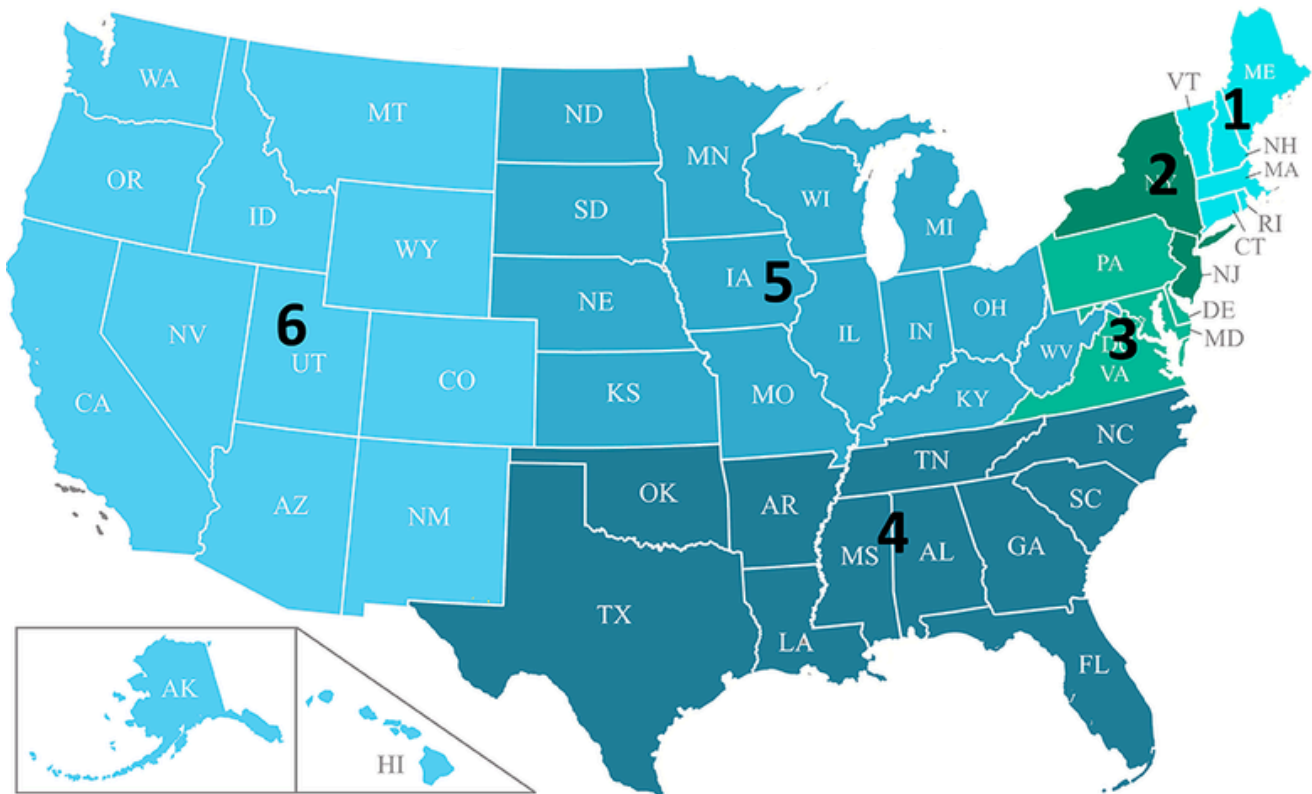

CMSM Board & Regions

Regional Chairs Contact Information

- Region 1: Very Rev. William Kaliyadan, MS
wkaliyadan@gmail.com
- Region 2: Bro. Damian Novello, OSF
brdnovello@franciscanbrothersosf.org
- Region 3: Very Rev. Joseph Lehman, TOR
jlehman@franciscanstor.org
- Region 4: Abbot Elijah Owens, OSB
abbot@subi.org
- Region 5: Fr. Silas Henderson, SDS
silasshawn@gmail.com
- Region 6: Very Rev. Christopher Fadok, OP
provincial@opwest.org

7300 Hanover Drive, Suite 304
Greenbelt, MD 20770
(301) 588-4030

CMSM Regions by State

Region 1 | Northeast

- Connecticut
- Maine
- Massachusetts
- New Hampshire
- Rhode Island
- Vermont

Region 2 | NJ & NY

- New Jersey
- New York

Region 3 | Mid-Atlantic

- Delaware
- District of Columbia
- Maryland
- Pennsylvania
- Virginia
- West Virginia

Region 4 | South

- Alabama
- Arkansas
- Florida
- Georgia
- Mississippi
- North Carolina
- Oklahoma
- South Carolina
- Tennessee
- Texas
- Virgin Islands

Region 5 | Midwest

- Illinois
- Indiana
- Iowa
- Kansas
- Kentucky
- Michigan
- Minnesota
- Missouri
- Nebraska
- North Dakota
- Ohio
- South Dakota
- Wisconsin

Region 6 | West

- Alaska
- Arizona
- California
- Colorado
- Guam
- Hawaii
- Idaho
- Montana
- Nevada
- New Mexico
- Oregon
- Utah
- Washington
- Wyoming