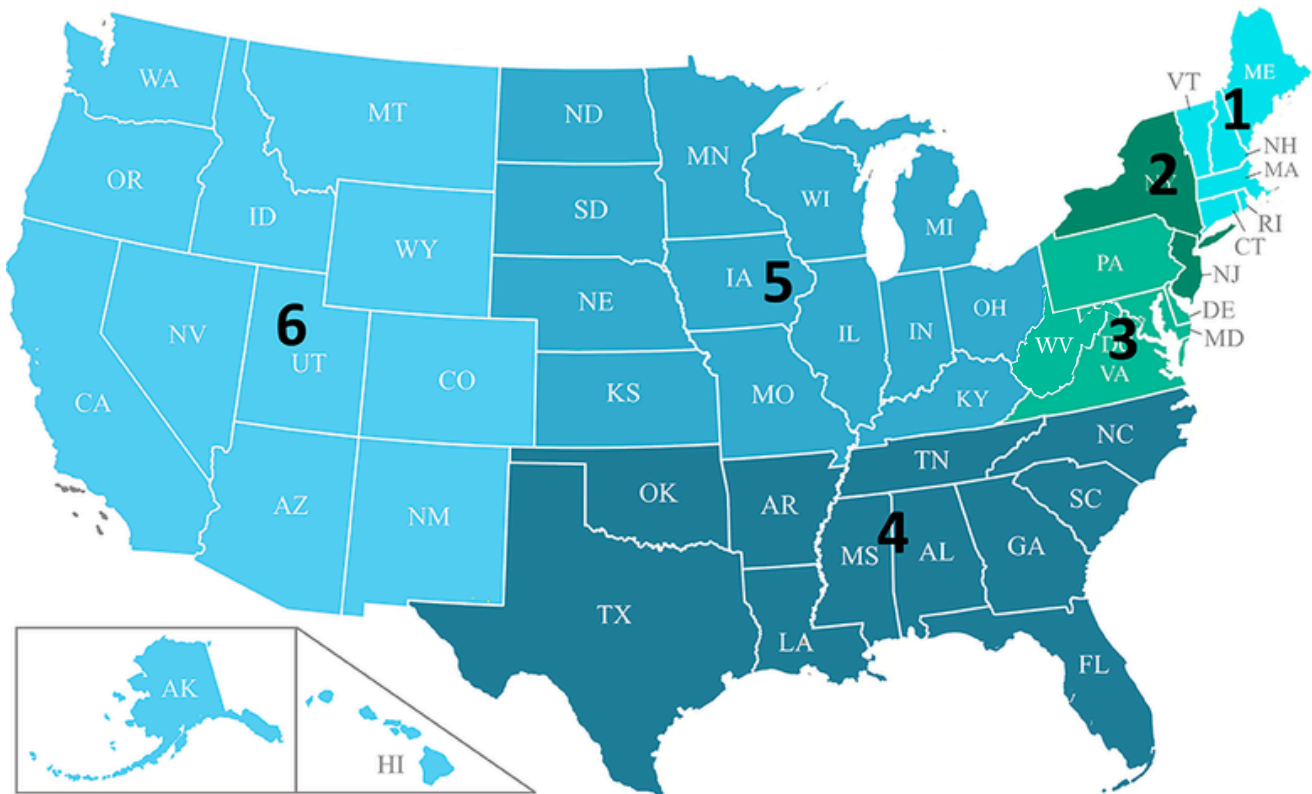

CMSM Board & Regions

Regional Chairs Contact Information

- Region 1: Very Rev. William Kaliyadan, MS
wkaliyadan@gmail.com
- Region 2: Bro. Damian Novello, OSF
brdnovello@franciscanbrothersosf.org
- Region 3: Very Rev. Joseph Lehman, TOR
jlehman@franciscanstor.org
- Region 4: Abbot Elijah Owens, OSB
abbot@subi.org
- Region 5: Fr. Silas Henderson, SDS
silasshawn@gmail.com
- Region 6: Very Rev. Pedro Arteaga, MSpS
provincial@mspscpp.org

Region 2 | NJ & NY

- New Jersey
- New York

Region 3 | Mid-Atlantic

- Delaware
- District of Columbia
- Maryland
- Pennsylvania
- Virginia
- West Virginia

Region 4 | South

- Alabama
- Arkansas
- Florida
- Georgia
- Mississippi
- North Carolina
- Oklahoma
- South Carolina
- Tennessee
- Texas
- Virgin Islands

Region 5 | Midwest

- Illinois
- Indiana
- Iowa
- Kansas
- Kentucky
- Michigan
- Minnesota
- Missouri
- Nebraska
- North Dakota
- Ohio
- South Dakota
- Wisconsin

Region 6 | West

- Alaska
- Arizona
- California
- Colorado
- Guam
- Hawaii
- Idaho
- Montana
- Nevada
- New Mexico
- Oregon
- Utah
- Washington
- Wyoming