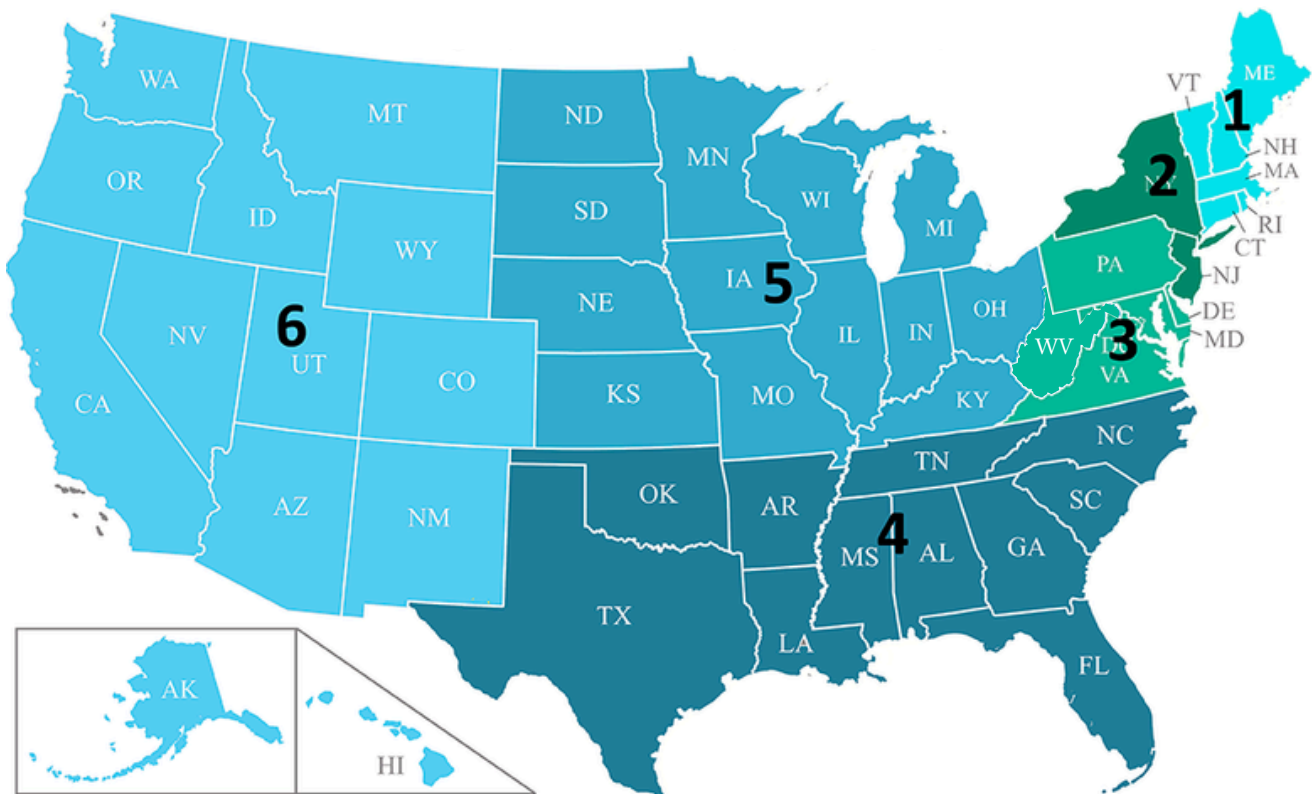

At-Large Members

- Very Rev. Donald LaSalle, SMM
- Very Rev. Bro. Daniel O'Riordan, FMS
- Very Rev. Brian Paulson, SJ
- Very Rev. Oscar Vasquez, SM
- Very Rev. Aaron Wessman, GHM

CMSM Executive Director

Rev. Frank Donio, SAC

fdonio@cmsm.org

7300 Hanover Drive, Suite 304
Greenbelt, MD 20770
(301) 588-4030

CMSM Regions by State

Region 1 | Northeast

- Connecticut
- Maine
- Massachusetts
- New Hampshire
- Rhode Island
- Vermont

Region 2 | NJ & NY

- New Jersey
- New York

Region 3 | Mid-Atlantic

- Delaware
- District of Columbia
- Maryland
- Pennsylvania
- Virginia
- West Virginia

Region 4 | South

- Alabama
- Arkansas
- Florida
- Georgia
- Mississippi
- North Carolina
- Oklahoma
- South Carolina
- Tennessee
- Texas
- Virgin Islands

Region 5 | Midwest

- Illinois
- Indiana
- Iowa
- Kansas
- Kentucky
- Michigan
- Minnesota
- Missouri
- Nebraska
- North Dakota
- Ohio
- South Dakota
- Wisconsin

Region 6 | West

- Alaska
- Arizona
- California
- Colorado
- Guam
- Hawaii
- Idaho
- Montana
- Nevada
- New Mexico
- Oregon
- Utah
- Washington
- Wyoming